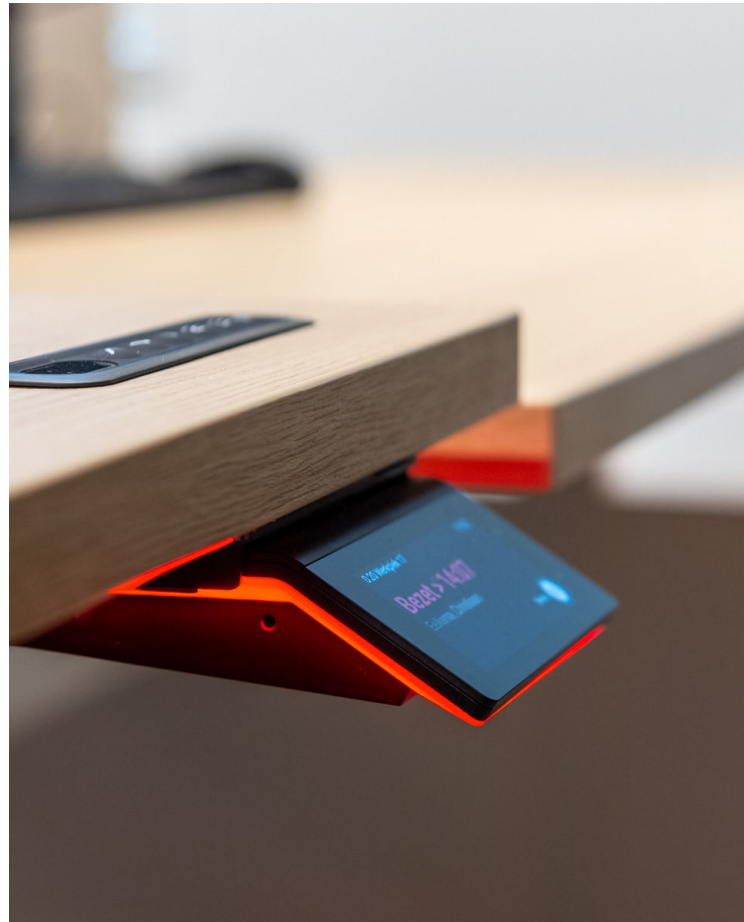

The GoBright Interact is a versatile and interactive hardware device developed by GoBright that can be used for both Room Booking and Desk Booking. It allows the user to create detailed bookings and view existing bookings. The GoBright Interact has a 3.46" LCD capacitive touch panel and a LED light to share visual information of the status of the resource. The Interact is compatible with GoBright Glow.

WiFi and Ethernet Connection

The Interact is indispensable in flexible and hybrid work environments. Works on Wi-Fi and Ethernet (with PoE support).

Issue reporting

Through GoBright Interact, you can directly report an issue within the GoBright App or GoBright Portal.

ROOM/DESK STATUS

The LED ring shows the status of a room/desk:

-  The room/desk is free and bookable.
-  The room/desk is reserved and check-in is needed.
-  The room/desk is occupied and non-bookable.
-  The desk is occupied, non-bookable, and the booker does not want to be disturbed.
-  The desk needs cleaning.

Mounting Options

The Interact can be mounted underneath or on top of a desk, on a partition wall, or on meeting room walls. Thanks to its compact design, the Interact is also perfect to attach to silence pods, office cabins, or other workspaces.